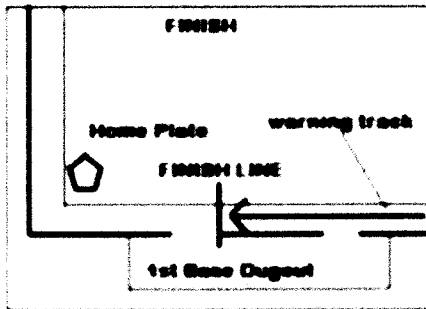

Magic City 5K Birmingham, AL

USATF Certificate AL18059JE
Effective 11/7/2018 to 12/31/2028

NORTH

measured by: Jeremy Davis
10/25/2018
jdavis@setupevents.com

Map Not to Scale

IMPORTANT POINTS

START: 1st Ave S, 11'6" East of Pole CB 14-1 found near intersection with 14th St S

1 MILE: 1st Ave S at intersection with 25th St S, perpendicular to hydrant found at 101a 25th St S

2 MILE: 23rd St S near intersection of 5th Ave S, 58'3" North of Pole FB 4-1 found in intersection

3 MILE: At intersection of Center Field Tunnel and warning track

FINISH: Warning Track of Regions Field, perpendicular to northern most dugout opening (closest to home plate). Finish is perpendicular to southern edge of this opening.