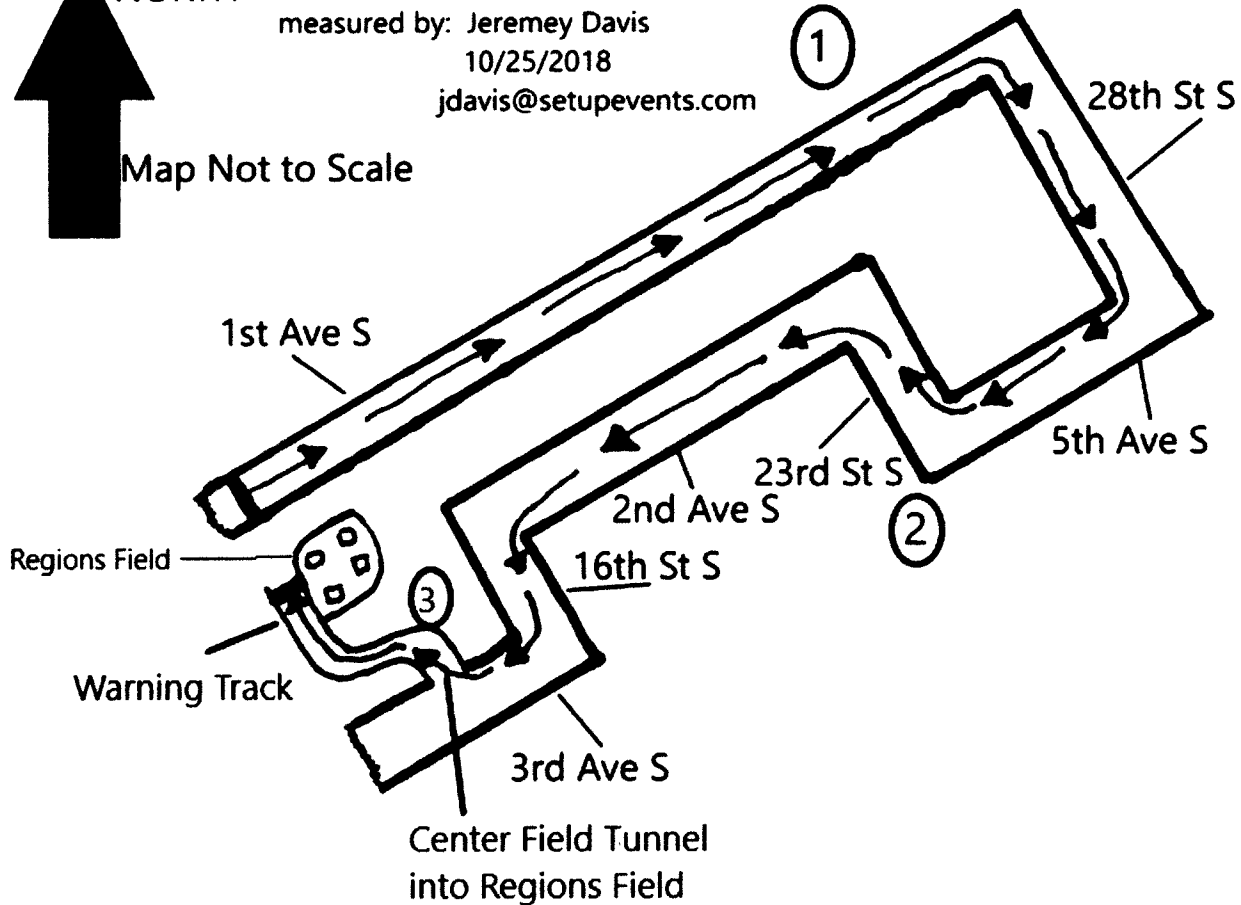

Magic City 5K Birmingham, AL

USATF Certificate AL18059JE
Effective 11/7/2018 to 12/31/2028

NORTH

measured by: Jeremy Davis
10/25/2018
jdavis@setupevents.com

Map Not to Scale

IMPORTANT POINTS

START: 1st Ave S, 11'6" East of Pole CB 14-1 found near intersection with 14th St S

1 MILE: 1st Ave S at intersection with 25th St S, perpendicular to hydrant found at 101a 25th St S

2 MILE: 23rd St S near intersection of 5th Ave S, 58'3" North of Pole FB 4-1 found in intersection

3 MILE: At intersection of Center Field Tunnel and warning track

FINISH: Warning Track of Regions Field, perpendicular to northern most dugout opening (closest to home plate). Finish is perpendicular to southern edge of this opening.