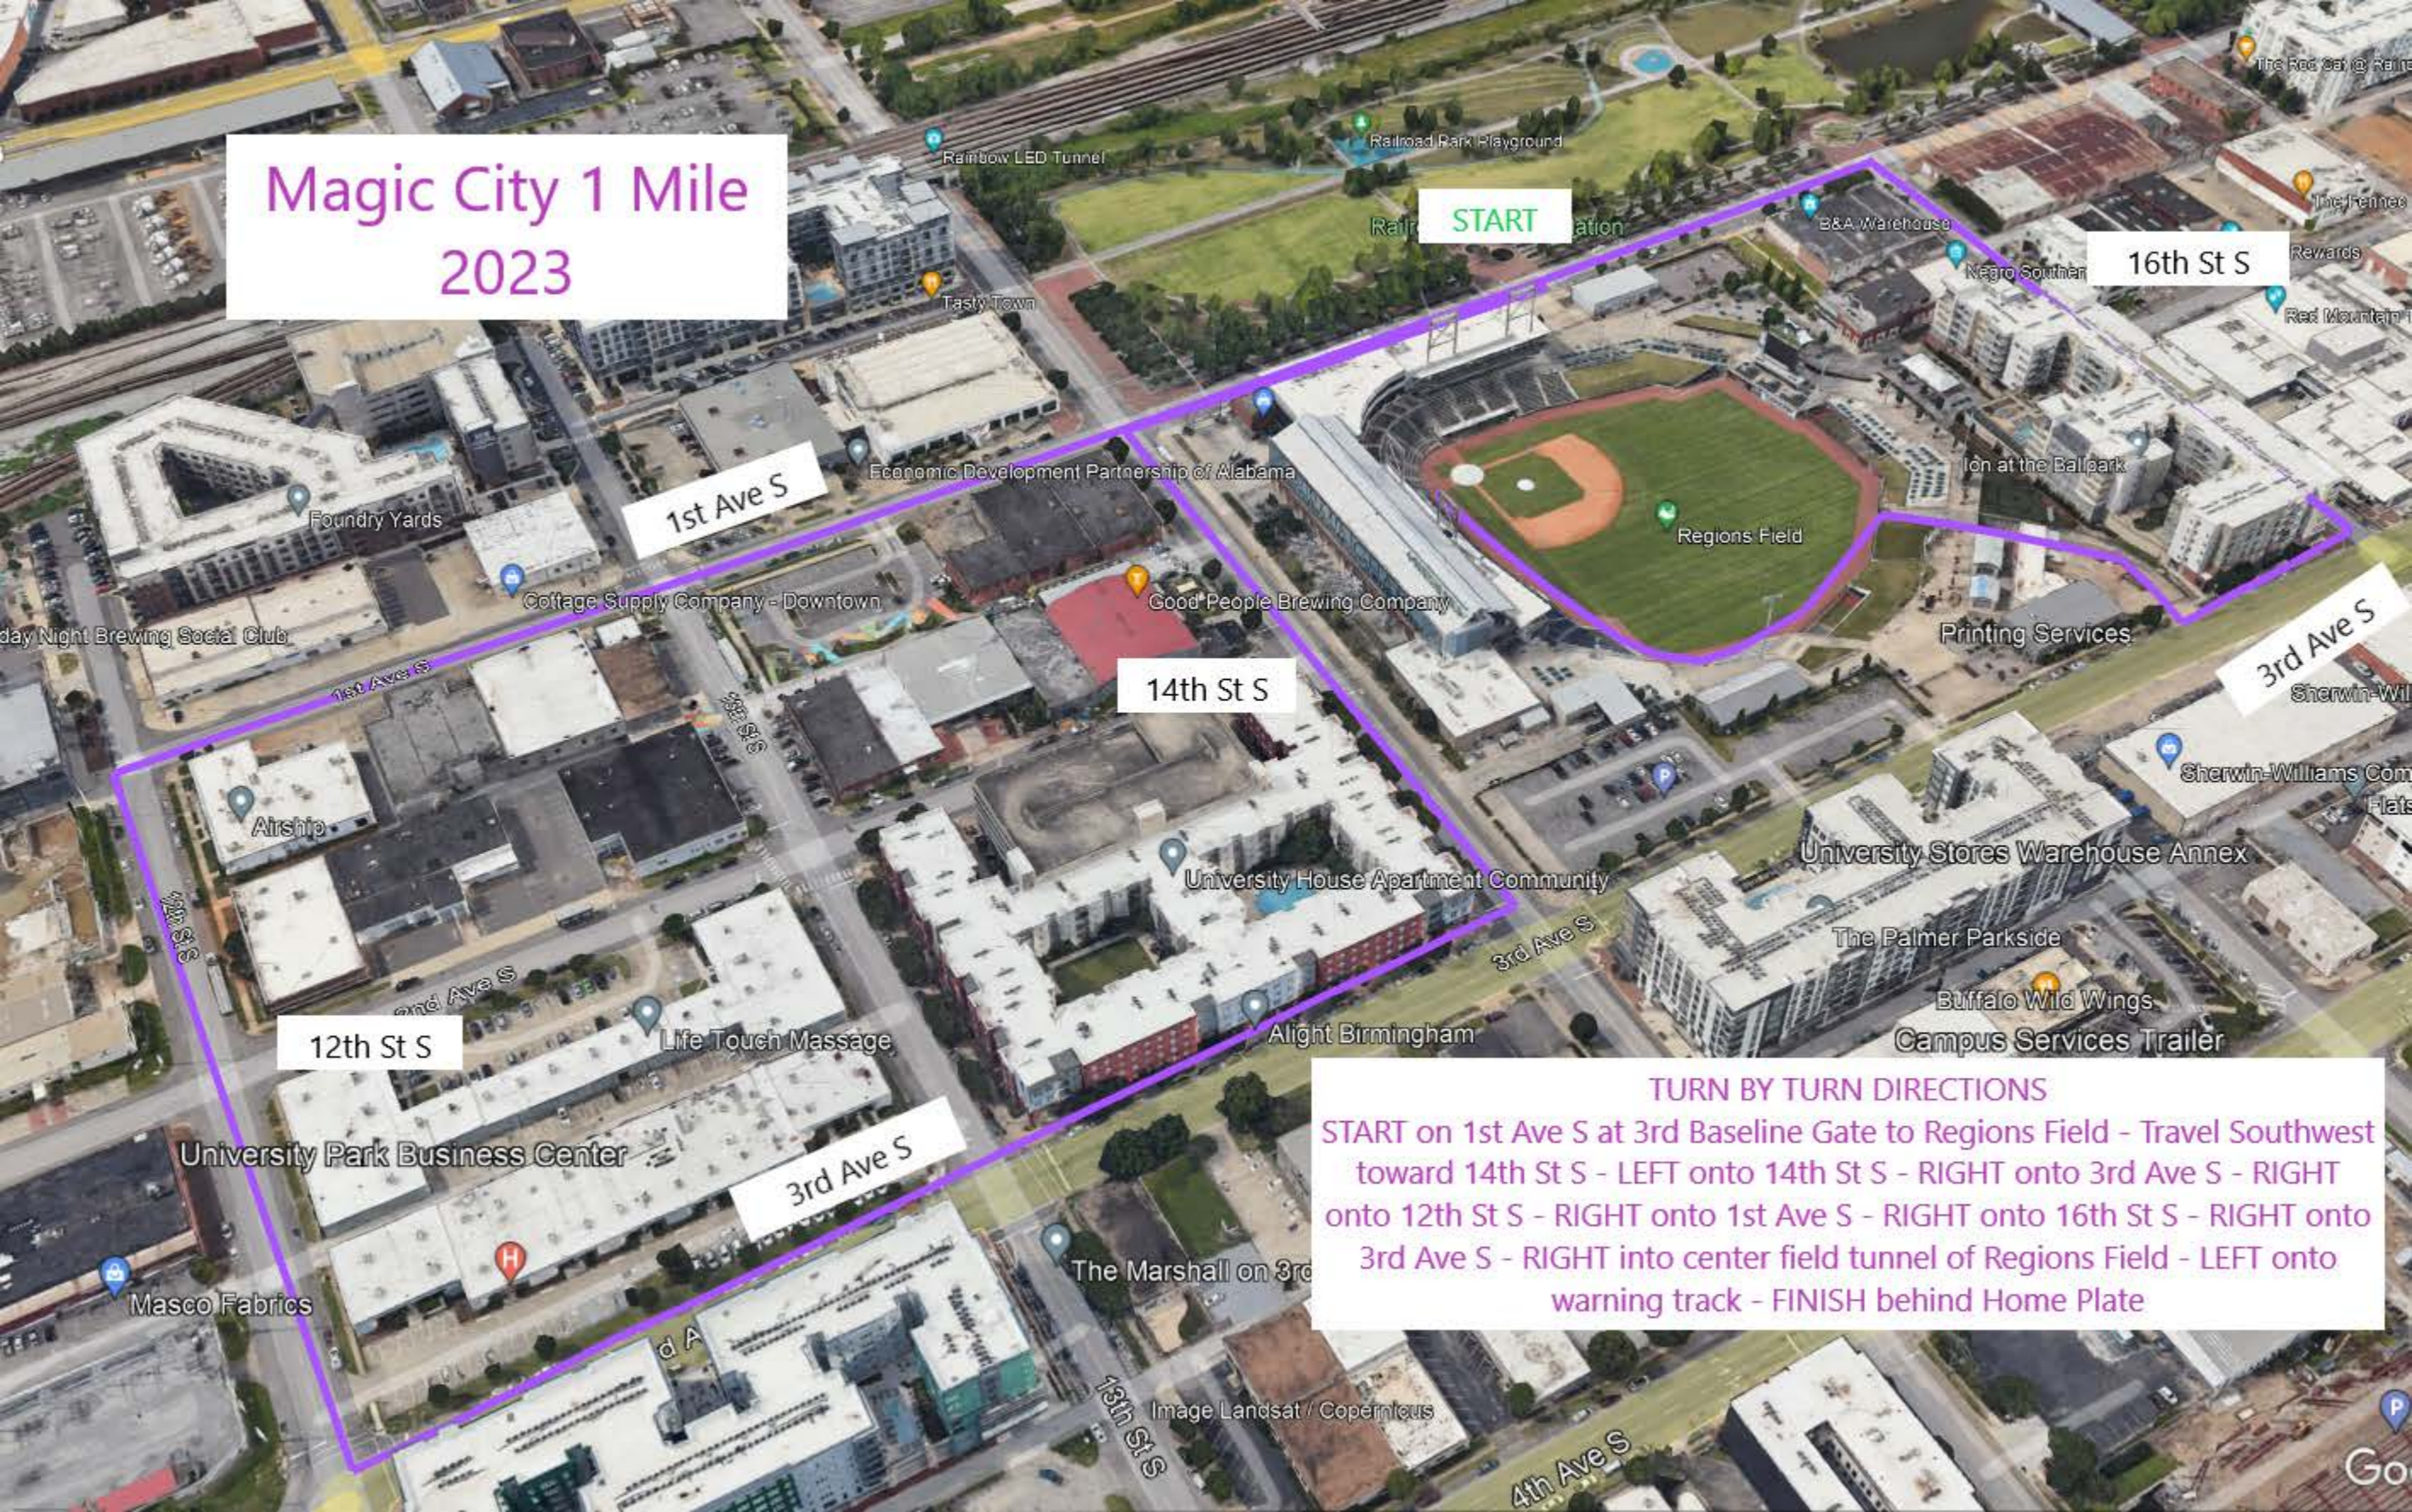

Magic City 1 Mile 2023

TURN BY TURN DIRECTIONS
START on 1st Ave S at 3rd Baseline Gate to Regions Field - Travel Southwest toward 14th St S - LEFT onto 14th St S - RIGHT onto 3rd Ave S - RIGHT onto 12th St S - RIGHT onto 1st Ave S - RIGHT onto 16th St S - RIGHT onto 3rd Ave S - RIGHT into center field tunnel of Regions Field - LEFT onto warning track - FINISH behind Home Plate